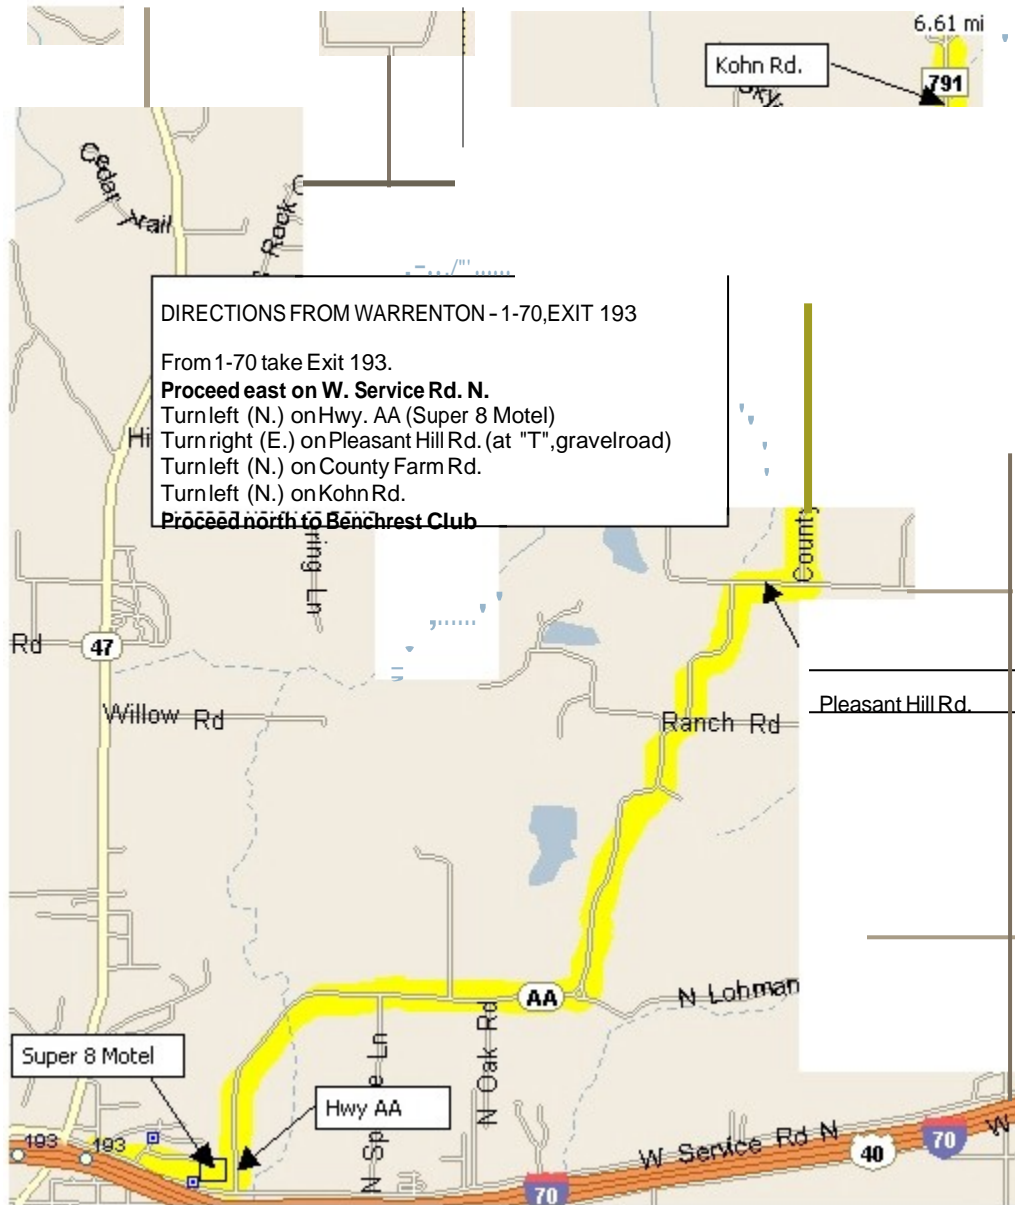

## Travel Planner

Bench-Rest Rifle Club is located about 7 miles northwest of Wright City, MO. Wright City is approximately 50 miles west of the St. Louis Metropolitan area On Interstate Highway 70 at Exit no. 199. Wright City has limited facilities but nearby Warrenton and Wentzville have lots of options.

Warrenton, MO, located about 6 miles west of Wright City, at Exit No. 193, offers a wide selection of motels and restaurants.

Wentzville, MO is approximately 9 miles east of Wright City, at Exit No. 208, also offers a lot of choices for motels and restaurants.

# Directions from Warrenton, MO

# Directions from Wright City, MO